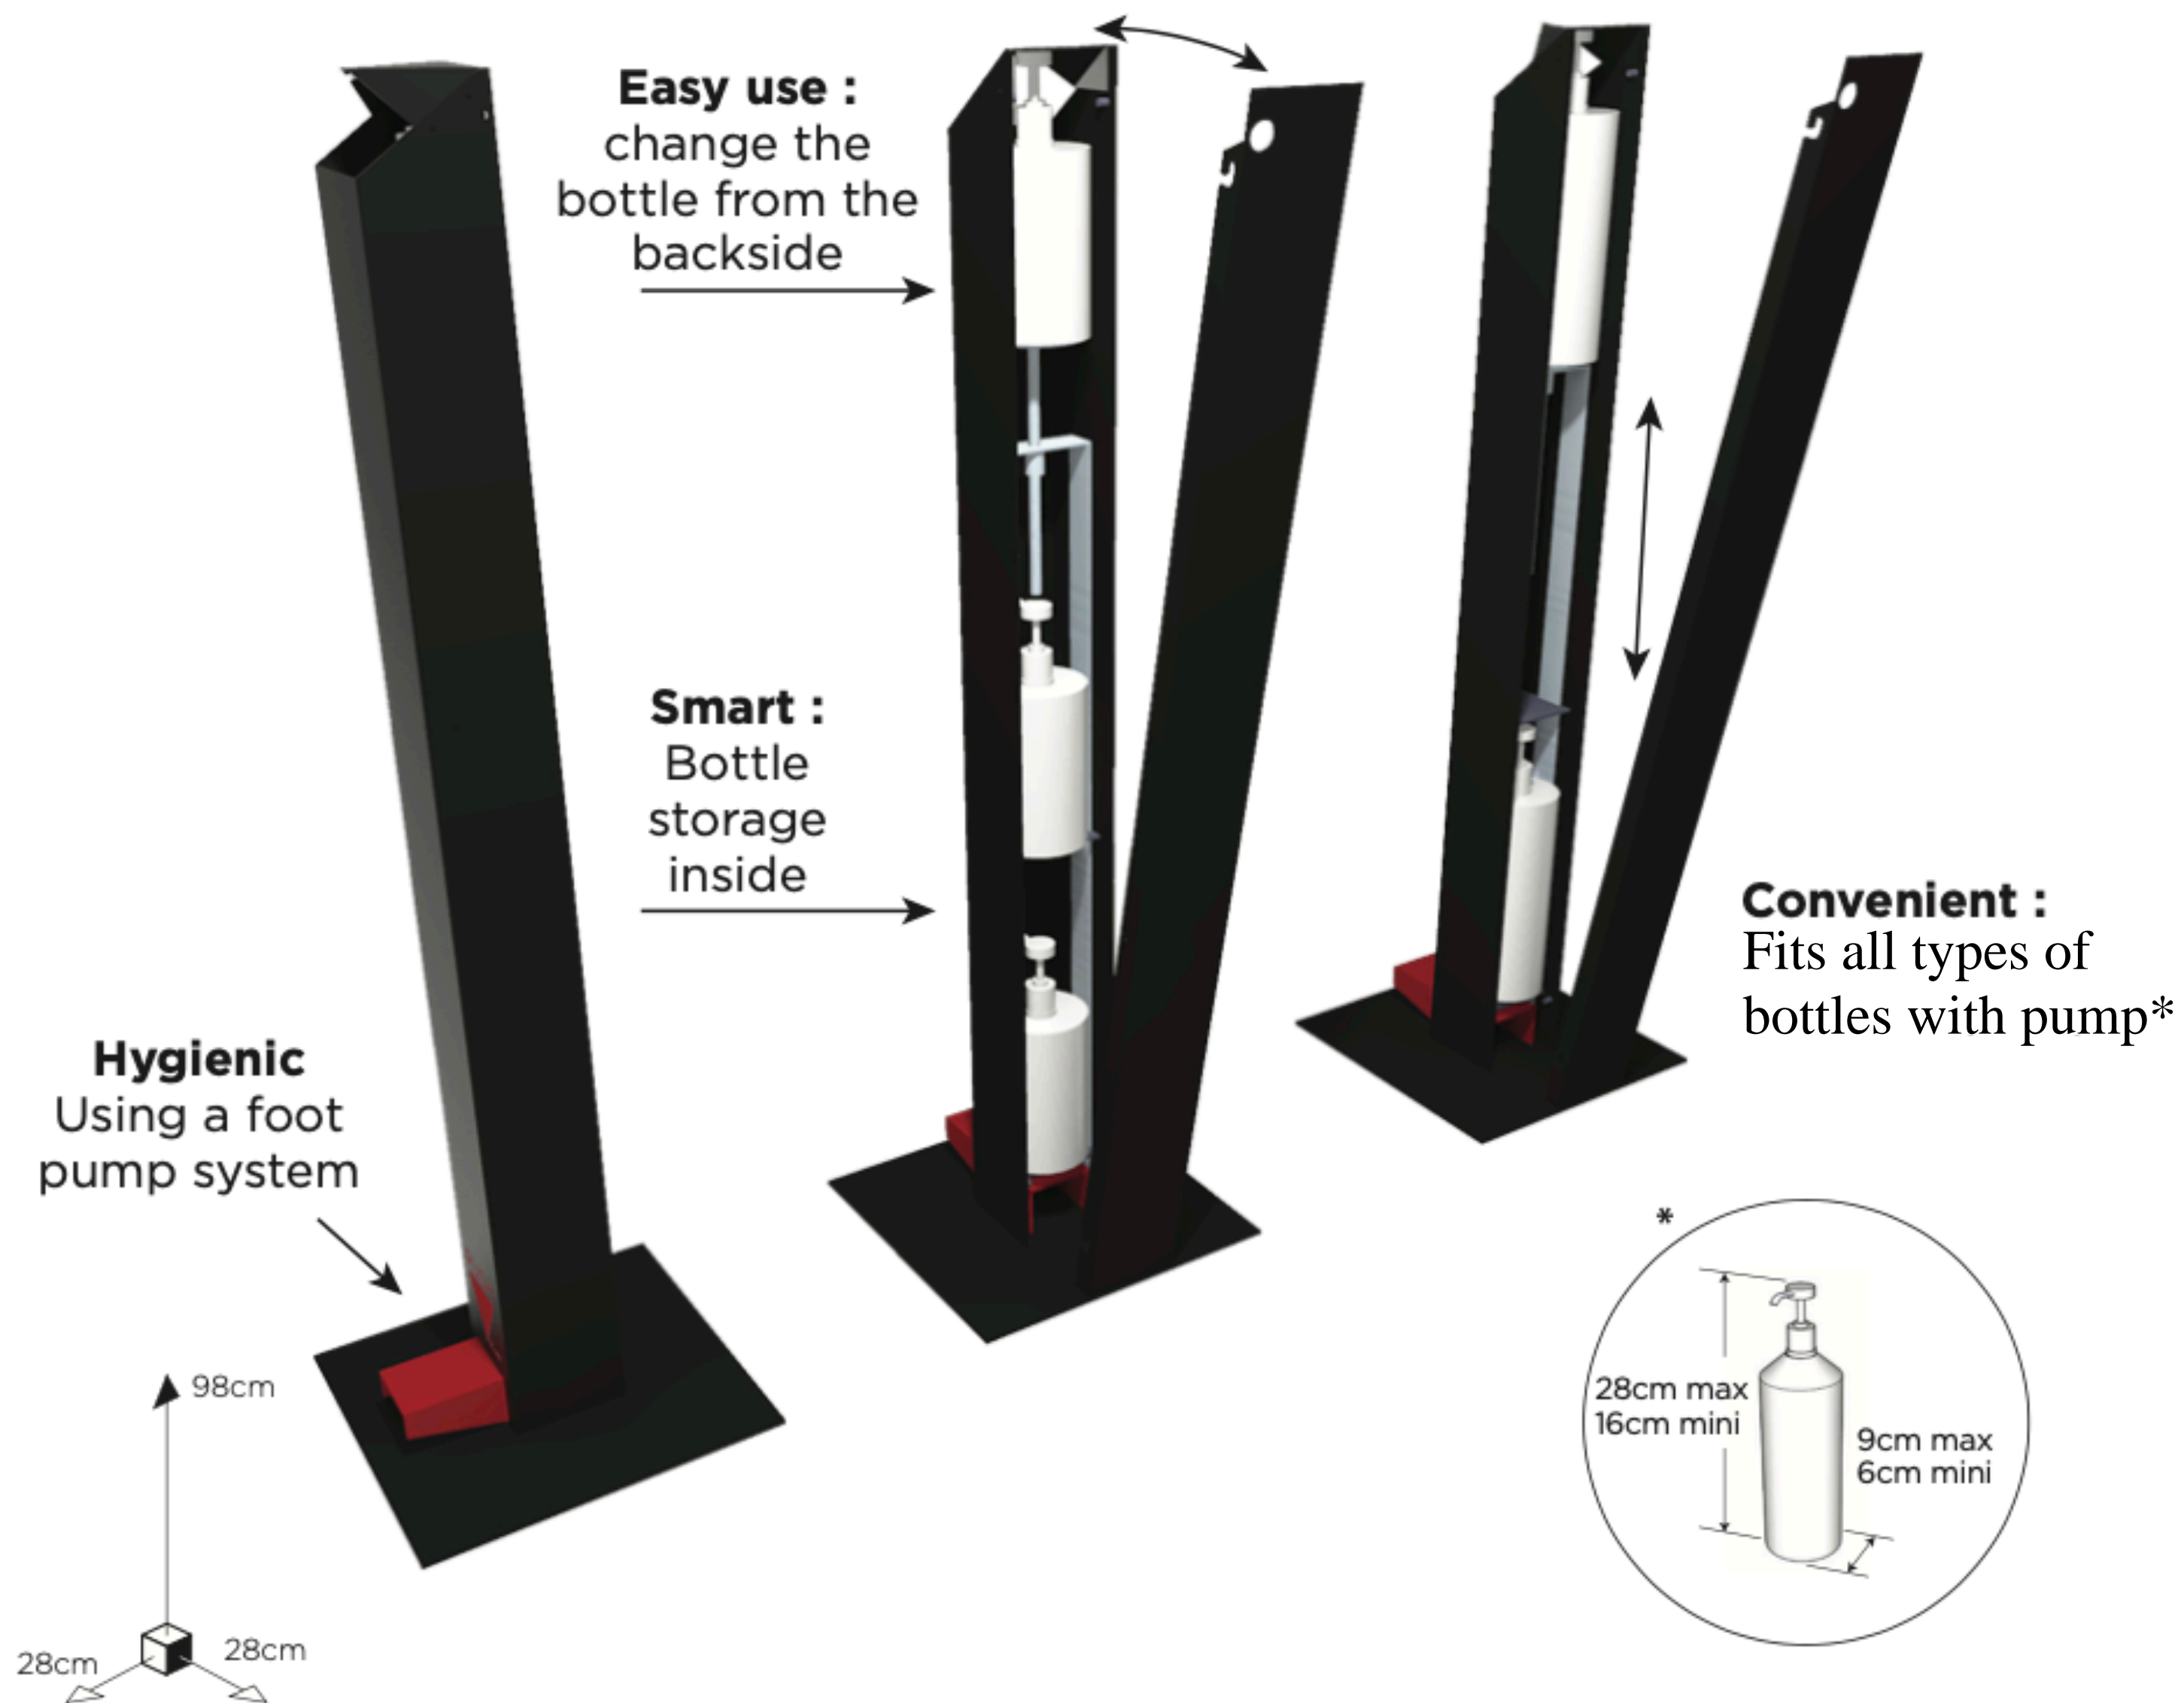

PUSH

CAPITOL LIGHT
Your National Lighting Source

Introducing Capitol Light's new touchless sanitizer dispensers. Providing an elegant and simple solution for offering hand sanitizer in your space with reliable operation and flexibility of sanitizer choices.

- Touchless design to ensure safety.
- Clean and elegant design to provide an understated aesthetic.
- Non-proprietary - fitting most standard sanitizer bottles up to 32oz. Any bottle smaller than 3.5" width and 11" in height (with pump top) will fit our dispenser.
- Standard colors include white, black, red and gray. Custom color options available
- Can be used as a portable unit or can be secured in place easily.
- Free standing and wall mount designs available.
- Easy to use foot pedal operation.
- Sanitizer is available through Capitol Light and can be scheduled for delivery to ensure your locations never run dry. Inquire for our sanitizer options.

Contact your Capitol Light Sales Rep at -

www.capitollight.com

- No minimum order requirements on standard colors.
- Custom colors available with MOQ of 100
- Custom branding available with screen printing. MOQ of 100
- Weighted Bases Available
- 1 Gallon dispenser units available.
- CONTACT YOUR DEDICATED CAPITOL LIGHT SALESPERSON FOR MORE INFO OR